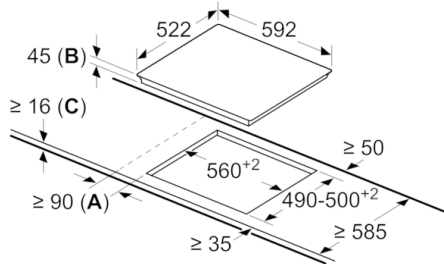

Technical data

Product name/family :	Cooking zone ceramic
Construction type :	Built-in
Energy input :	Electric
Total number of positions that can be used at the same time :	4
Required niche size for installation (HxWxD) :	45 x 560-560 x 490-500
Width of the appliance :	592
Dimensions :	45 x 592 x 522
Dimensions of the packed product (HxWxD) (mm) :	100 x 750 x 590
Net weight (kg) :	7.160
Gross weight (kg) :	8.0
Residual heat indicator :	Separate
Location of control panel :	Hob front
Basic surface material :	Ceramic
Color of surface :	Black
Approval certificates :	CE, Eurasian, VDE
Sealed Burners :	No
Power of heating element (kW) :	1.2
Power of 3rd heating element (kW) :	2
Power of 5th heating element (kW) :	1.2
Connection Rating (W) :	6600
Voltage (V) :	220-240
Frequency (Hz) :	50; 60
Main colour of product :	Black
Energy input :	Electric
Approval certificates :	CE, Eurasian, VDE
Plug type :	no plug
Appliance Dimensions (h x w x d) (in) :	+ x x
Dimensions of the packed product (in) :	3.93 x 23.22 x 29.52
Net weight (lbs) :	16.000
Gross weight (lbs) :	18.000
Total number of positions that can be used at the same time :	4
Required niche size for installation (HxWxD) :	45 x 560-560 x 490-500
Dimensions :	45 x 592 x 522
Dimensions of the packed product (HxWxD) (mm) :	100 x 750 x 590
Net weight (kg) :	7.160
Gross weight (kg) :	8.0

Environment+safety:

- 2 stage Hh residual heat indicator for each zone
- Safety lock
- Automatic safety switch-off
- Power on indicator light

Serie | 4, Electric Hob, 60 cm, Black PKE611D17E

measurements in mm

- A:** Minimum distance from the hob cut-out to the wall.
- B:** Recessed depth
- C:** With fitted oven underneath min. 20, possibly more; see space requirements for the oven.