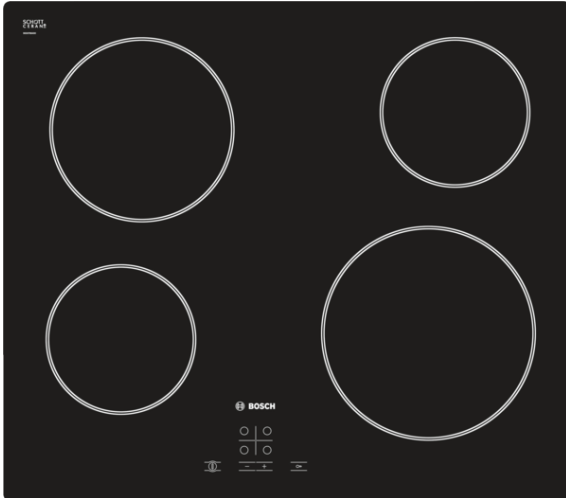

**Serie | 4, Electric Hob, 60 cm, Black
PKE611D17E**

The glass-ceramic radiant hob: makes cooking and cleaning especially easy.

- **TouchSelect:** Selection of the desired cooking zone and easy setting of the desired power level.
- Ceramics glass is much more slim and durable with better vertical conduction.

Technical data

Product name/family :	Cooking zone ceramic
Construction type :	Built-in
Energy input :	Electric
Total number of positions that can be used at the same time :	4
Required niche size for installation (HxWxD) :	45 x 560-560 x 490-500
Width of the appliance :	592
Dimensions :	45 x 592 x 522
Dimensions of the packed product (HxWxD) (mm) :	100 x 750 x 590
Net weight (kg) :	7.160
Gross weight (kg) :	8.0
Residual heat indicator :	Separate
Location of control panel :	Hob front
Basic surface material :	Ceramic
Color of surface :	Black
Approval certificates :	CE, Eurasian, VDE
Sealed Burners :	No
Power of heating element (kW) :	1.2
Power of 3rd heating element (kW) :	2
Power of 5th heating element (kW) :	1.2
Connection Rating (W) :	6600
Voltage (V) :	220-240
Frequency (Hz) :	50; 60
Main colour of product :	Black
Energy input :	Electric
Approval certificates :	CE, Eurasian, VDE
Plug type :	no plug
Appliance Dimensions (h x w x d) (in) :	+ x x
Dimensions of the packed product (in) :	3.93 x 23.22 x 29.52
Net weight (lbs) :	16.000
Gross weight (lbs) :	18.000
Total number of positions that can be used at the same time :	4
Required niche size for installation (HxWxD) :	45 x 560-560 x 490-500
Dimensions :	45 x 592 x 522
Dimensions of the packed product (HxWxD) (mm) :	100 x 750 x 590
Net weight (kg) :	7.160
Gross weight (kg) :	8.0

Serie | 4, Electric Hob, 60 cm, Black PKE611D17E

The glass-ceramic radiant hob: makes cooking and cleaning especially easy.

Design:

- Frameless design

Comfort and Safety:

- 4 zone Quick-Therm hob
- Variable 17-stage power settings for each zone
- Electronic power level display