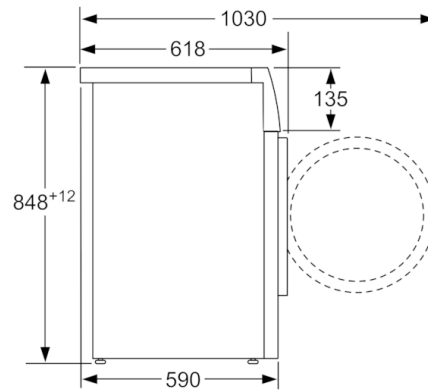

Technical data

Built-in / Free-standing :	Free-standing
Door hinge :	Left
Color / Material body :	silver inox
Length electrical supply cord (cm) :	160
:	848.00
Height of the product (mm) :	848
Dimensions of the product (mm) :	848 x 598 x 590
Wheels :	No
Net weight (kg) :	67.218
Drum volume (l) :	63
Main colour of product :	silver inox
Door Frame :	silver inox
Noise level washing (dB(A) re 1 pW) :	52
Connection Rating (W) :	2300
Current (A) :	10
Voltage (V) :	220-240
Frequency (Hz) :	50
Energy Star Qualified :	No
Cord Included :	No
Plug type :	South Africa plug
Length of drain hose (in) :	59.05
Length of supply hose (in) :	59.05
Appliance Dimensions (h x w x d) (inches) :	x x
Dimensions of the packed product (in) :	34.05 x 25.19 x 26.77
Net weight (lbs) :	148.000
Gross weight (lbs) :	150.000
Length of drain hose :	150.00
Length of supply hose :	150.00
Dimensions of the packed product (HxWxD) (mm) :	865 x 680 x 640
Gross weight (kg) :	68.0
Connection Rating (W) :	2300
Current (A) :	10
Voltage (V) :	220-240
Frequency (Hz) :	50
Approval certificates :	CE, VDE
Water protection system :	Multiple water protection
Number of Options :	4
Spin speed options :	Variable
Digital countdown indicator :	Yes
Drying progress indicator :	LED-display

General Information

- Dimensions (H x W x D): 84.8 x 59.8 x 59 cm
- Slide-Under

**Serie | 2, Frontloader Washing Machine, 8
kg, 1000 rpm
WAJ2018SZA**

measurements in mm

measurements in mm