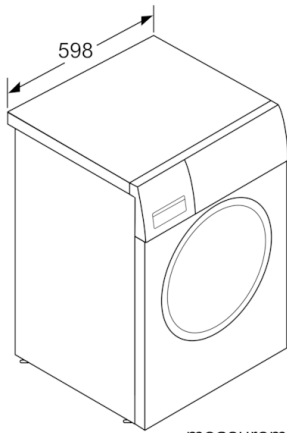

Technical data

Built-in / Free-standing :	Free-standing
Door hinge :	Left
Color / Material body :	silver inox
Length electrical supply cord (cm) :	160
:	848.00
Height of the product (mm) :	848
Dimensions of the product (mm) :	848 x 598 x 590
Wheels :	No
Net weight (kg) :	67.218
Drum volume (l) :	63
Main colour of product :	silver inox
Door Frame :	silver inox
Noise level washing (dB(A) re 1 pW) :	52
Connection Rating (W) :	2300
Current (A) :	10
Voltage (V) :	220-240
Frequency (Hz) :	50
Energy Star Qualified :	No
Cord Included :	No
Plug type :	South Africa plug
Length of drain hose (in) :	59.05
Length of supply hose (in) :	59.05
Appliance Dimensions (h x w x d) (inches) :	x x
Dimensions of the packed product (in) :	34.05 x 25.19 x 26.77
Net weight (lbs) :	148.000
Gross weight (lbs) :	150.000
Length of drain hose :	150.00
Length of supply hose :	150.00
Dimensions of the packed product (HxWxD) (mm) :	865 x 680 x 640
Gross weight (kg) :	68.0
Connection Rating (W) :	2300
Current (A) :	10
Voltage (V) :	220-240
Frequency (Hz) :	50
Approval certificates :	CE, VDE
Water protection system :	Multiple water protection
Number of Options :	4
Spin speed options :	Variable
Digital countdown indicator :	Yes
Drying progress indicator :	LED-display

General Information

- Dimensions (H x W x D): 84.8 x 59.8 x 59 cm
- Slide-Under

**Serie | 2, Frontloader Washing Machine, 8
kg, 1000 rpm
WAJ2018SZA**

measurements in mm

measurements in mm